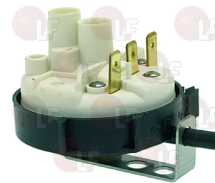

ATA 13155

ATA 9830+4646