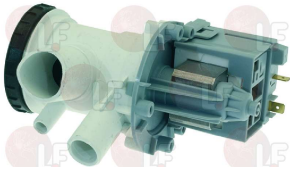

Pumps

3122457 COMPLETE DRAIN ELECTR.PUMP
220/240V 50Hz 0.22A 30W