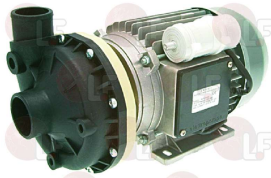

ATA

Suitable for:

3122532 ELECTRO-PUMP AP 1021SX 0.75HP 230V 50Hz
inlet external $\varnothing$ 45 mm - outlet external $\varnothing$ 40 mm
motor revolutions 2850 - flowrate 320 L/min
0.75Hp 230V 4A - capacitor 16 μ f
for Pan/utensilwashing machines (MACH) MLP60
MLP60E

ATA

3122024 MECHANICAL SEAL $\varnothing$ 12mm INNER SURFACE 8mm
for Dishwasher (ELFRAMO)