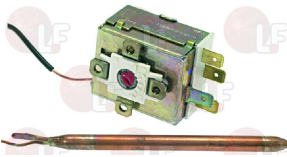

Suitable for:

ATA

Suitable for:

Thermostats

3444614 SINGLE-PHASE THERMOSTAT 90°C
15A 250V
covered capillary 2000 mm
bulb $\varnothing$ 6.5x90 mm
for Dishwasher (ELETTROBAR) E60 - E65
for Dishwasher conveyor type (ELETTROBAR) RIVER150
for Dishwasher hood type (CAPIC) M1100
for Dishwasher hood type (ELETTROBAR) E100 - E110
E120
for Glasswasher/Cupwasher (ATA) - Series AL
for Pan/utensilwashing machines (ELETTROBAR) E61
E61H