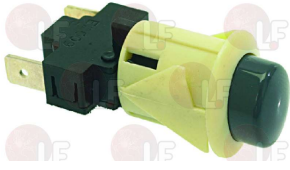

3319333 STARTING BUTTON 13x17