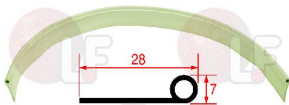

ATA 6814

3186178 DOOR GASKET 590 mm
for Dishwasher (ATA) AF61 - AF73 - AF78 - AF83
AF88 - AL50 - AL60