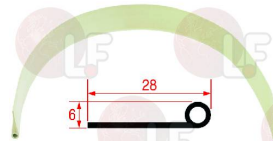

ATA 7148

ATA 8454

Suitable for:

5014112 DOOR GASKET 478x27 mm