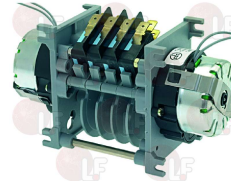

# ATA

Suitable for:

**3322361 TIMER 4904DV 4 CAMS**  
 230V 50/60Hz  
 1st cycle: 60 seconds  
 2nd cycle: 216 seconds  
 for Dishwasher hood type (ATA)  
 since 1/01/91  
 AT105 - AT110 - AT95  
 for Dishwasher hood type (SILKO) FLP105 - FLP110  
 FLP95  
 for Pan/utensilwashing machines (ATA) ALP42