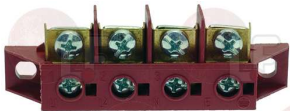

Terminal blocks

3247037 4-POLE TERMINAL BLOCK FV173 40A 600V
for cable max 6 mm²
operating temperature 150°C
nominal voltage 450 V