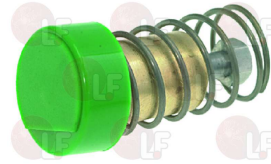

ATA

Suitable for:

3398030 GREEN DOOR CATCH
for DISHWASHER all models