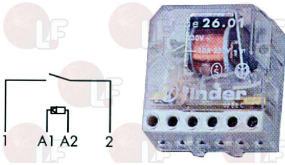

Suitable for:

ATA

Suitable for:

Relays

3351031 MINI RELAY 26.01 8A 230V 50Hz
1 cut-off contact