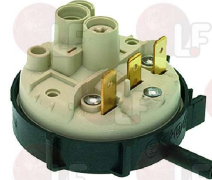

ATA 6850

ATA 6854

3320071 PRESSURE SWITCH 55/30 mm 250V 16A
1 level
max operating temperature 85°C
for UNIVERBAR DISHWASHER ALL MODELS
for Dishwasher (UNIVERBAR)
for Glasswasher/Cupwasher (ATA) AL20 - AL21 - AL25
AL26
for Glasswasher/Cupwasher (UNIVERBAR)