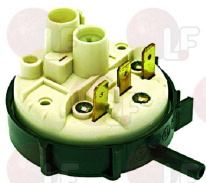

ATA K24039

ATA 7607

**3803002 POSITION MICROSWITCH 15A 380V**  
 crouzet 83.850.301  
 for Dishwasher (THIRODE) LT

ATA 13123

**Pressure switches**

**3320096 PRESSURE SWITCH 123/75 1 LEVEL**  
 16(4) 250V  
 for Dishwasher (ATA)  
 since 1/01/95  
 AL55  
 for Dishwasher (MACH) MS700  
 for Dishwasher hood type (ATA)  
 since 1/01/95  
 AT105 - AT110 - AT95  
 for Dishwasher hood type (MACH) MS1100 - MS1300  
 MS900  
 for Pan/utensilwashing machines (ATA)  
 since 1/01/95  
 ALP01 - ALP02 - ALP44