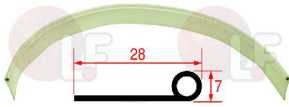

Suitable for:

3186177 DOOR GASKET 470 mm
for Glasswasher/Cupwasher (ATA) AL30 - AL31 - AL35
AL36 - AL40 - AL41 - AL45 - AL46