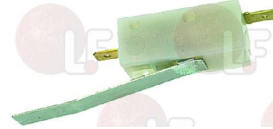

ATA K24039

ATA 7607

3803002 POSITION MICROSWITCH 15A 380V
crouzet 83.850.301
for Dishwasher (THIRODE) LT